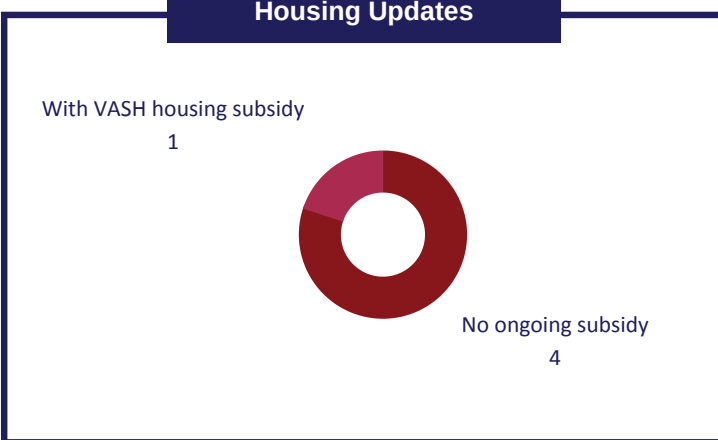

February Veterans Served

Housing Updates

Estimated length of time between project start date and housing move-in date:

90 DAYS

BY NAME LIST

105 HOMELESS VETERANS