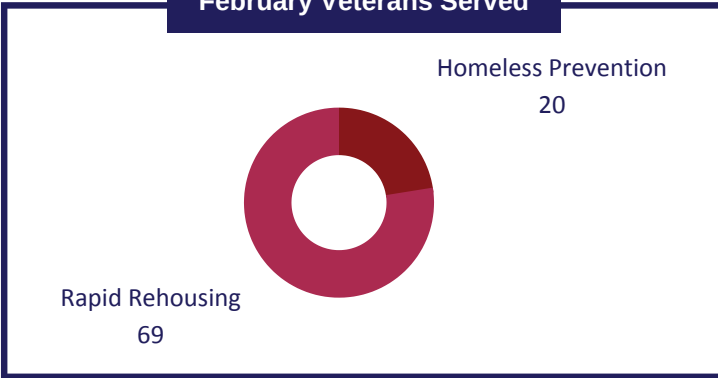

February Veterans Served

Housing Updates

Estimated length of time between project start date and housing move-in date:

90 DAYS

BY NAME LIST

105 HOMELESS VETERANS