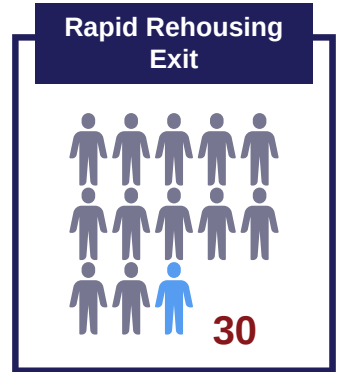

BY NAME LIST

109 HOMELESS VETERANS

Estimated length of time between project start date and housing move-in date:

126 DAYS