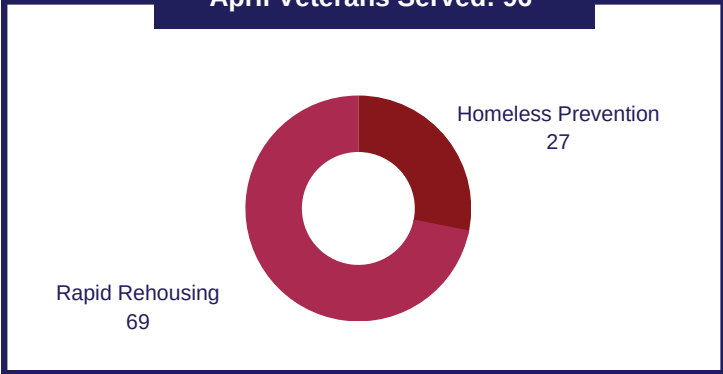

April Veterans Served: 96

April Veterans Housed: 5

Estimated length of time between project start date and housing move-in date:
50 DAYS

Positive/Negative Exits

BY NAME LIST

107 HOMELESS VETERANS

We've Moved!